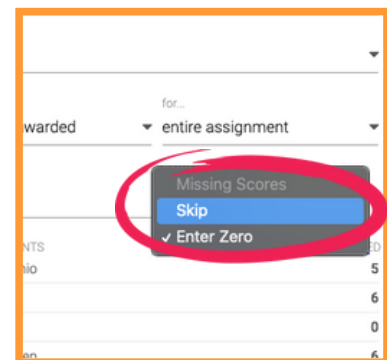

Adjust to **skip or enter zero** for missing student scores.