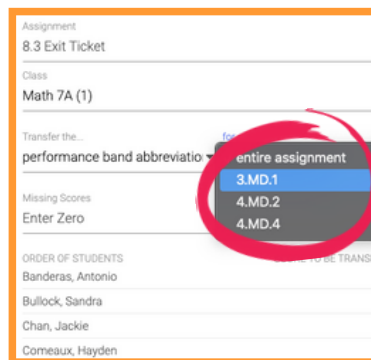

Pick a Transfer Method

- 1 Select one of the three methods for transferring grades
- 2 Follow directions provided for that method
- 3 Select **Done**
- 4 Adjust transfer **Settings**

Transfer Settings - Troubleshooting

If grades are not being transferred properly you can adjust the Settings to match how your unique grade book will input the grades.

- 1 **Name Sorting** - Ensure the order matches how names are listed in your grade book.
- 2 **Return Key** - Change to a setting that will properly input the scores. *Return twice is a good option to try.*
- 3 **Speed** - Adjusting to a slower speed will often correct errors.

Grade Transfer Tips and Tricks

Transfer the custom **performance band abbreviations**.

Transfer **scores per standard** for Standards-Based grading.

Adjust to **skip or enter zero** for missing student scores.